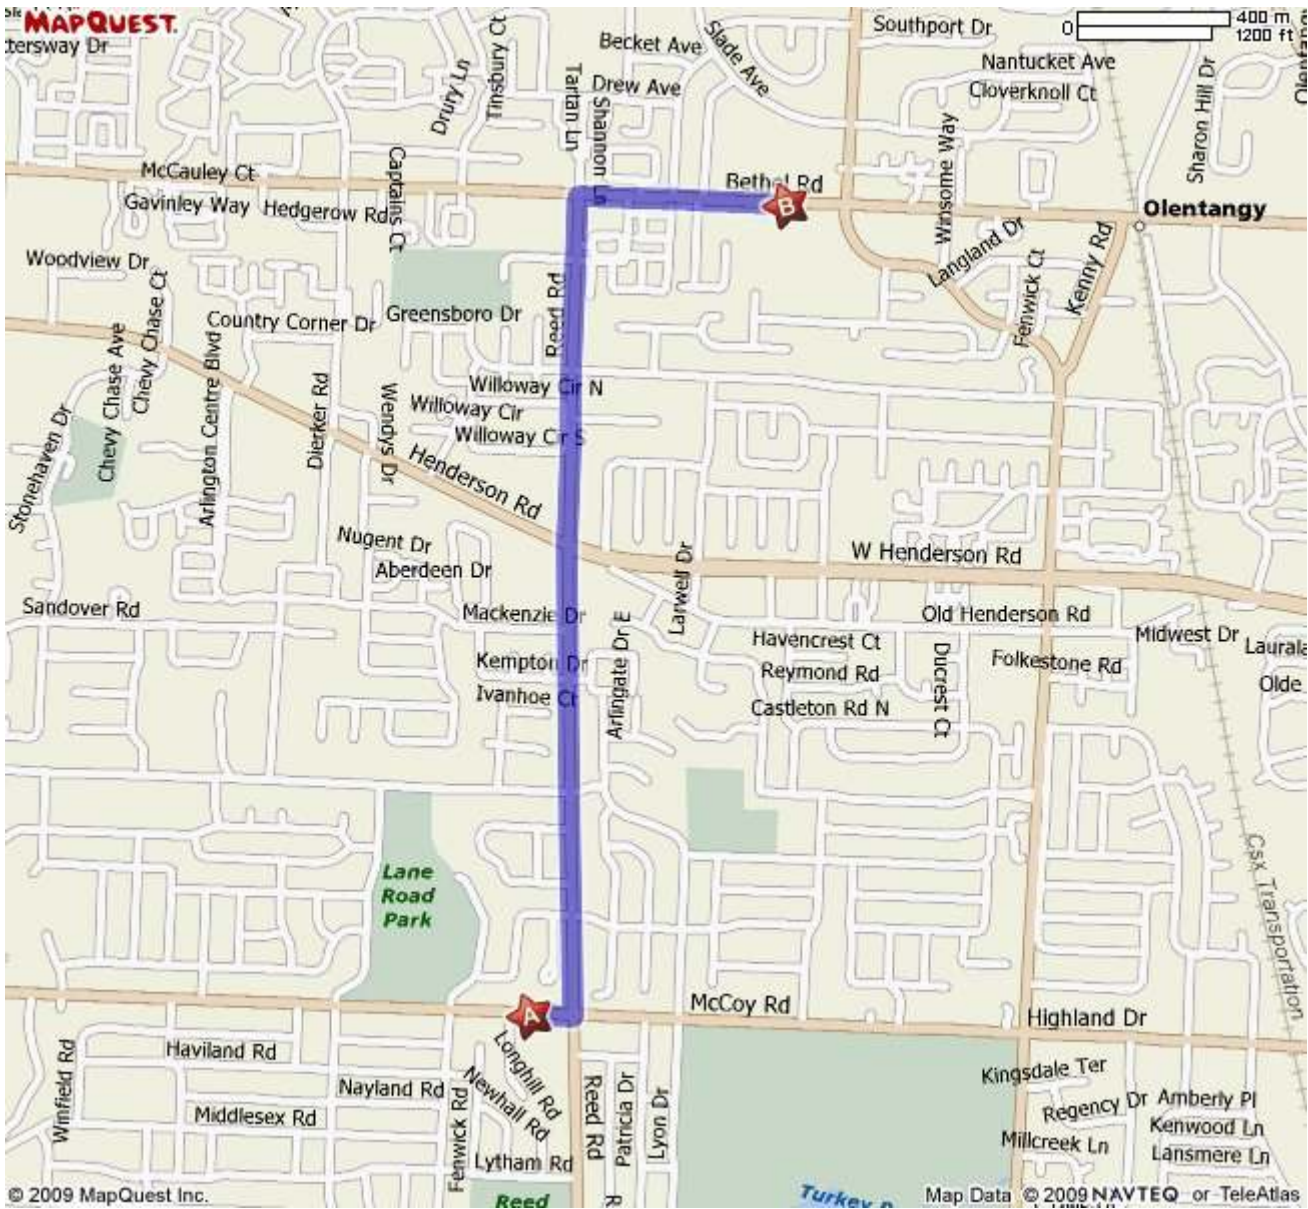

Do you know your Credit Score?	
Excellent	750 - 840
Good	660 - 749
Fair	620 - 659
Poor	340 - 619
I Don't Know	????
<a href="#">Find out INSTANTLY!</a>	

Total Time: 4 minutes    Total Distance: 2.10 miles

**A: 1899 McCoy Rd, Columbus, OH 43220-4407**

- |  |   |        |
|--|---|--------|
|  | 1: Start out going EAST on MCCOY RD toward REED RD. | 0.1 mi |
|  | 2: Turn LEFT onto REED RD.                          | 1.6 mi |
|  | 3: Turn RIGHT onto BETHEL RD.                       | 0.4 mi |
|  | 4: End at 1486 Bethel Rd Columbus, OH 43220-2002    |        |

**B: 1486 Bethel Rd, Columbus, OH 43220-2002**

Total Time: 4 minutes    Total Distance: 2.10 miles

All rights reserved. Use subject to License/Copyright Map Legend  
Directions and maps are informational only. We make no warranties on the accuracy of their content, road conditions or route usability or expeditiousness. You assume all risk of use. MapQuest and its suppliers shall not be liable to you for any loss or delay resulting from your use of MapQuest. Your use of MapQuest means you agree to our [Terms of Use](#)