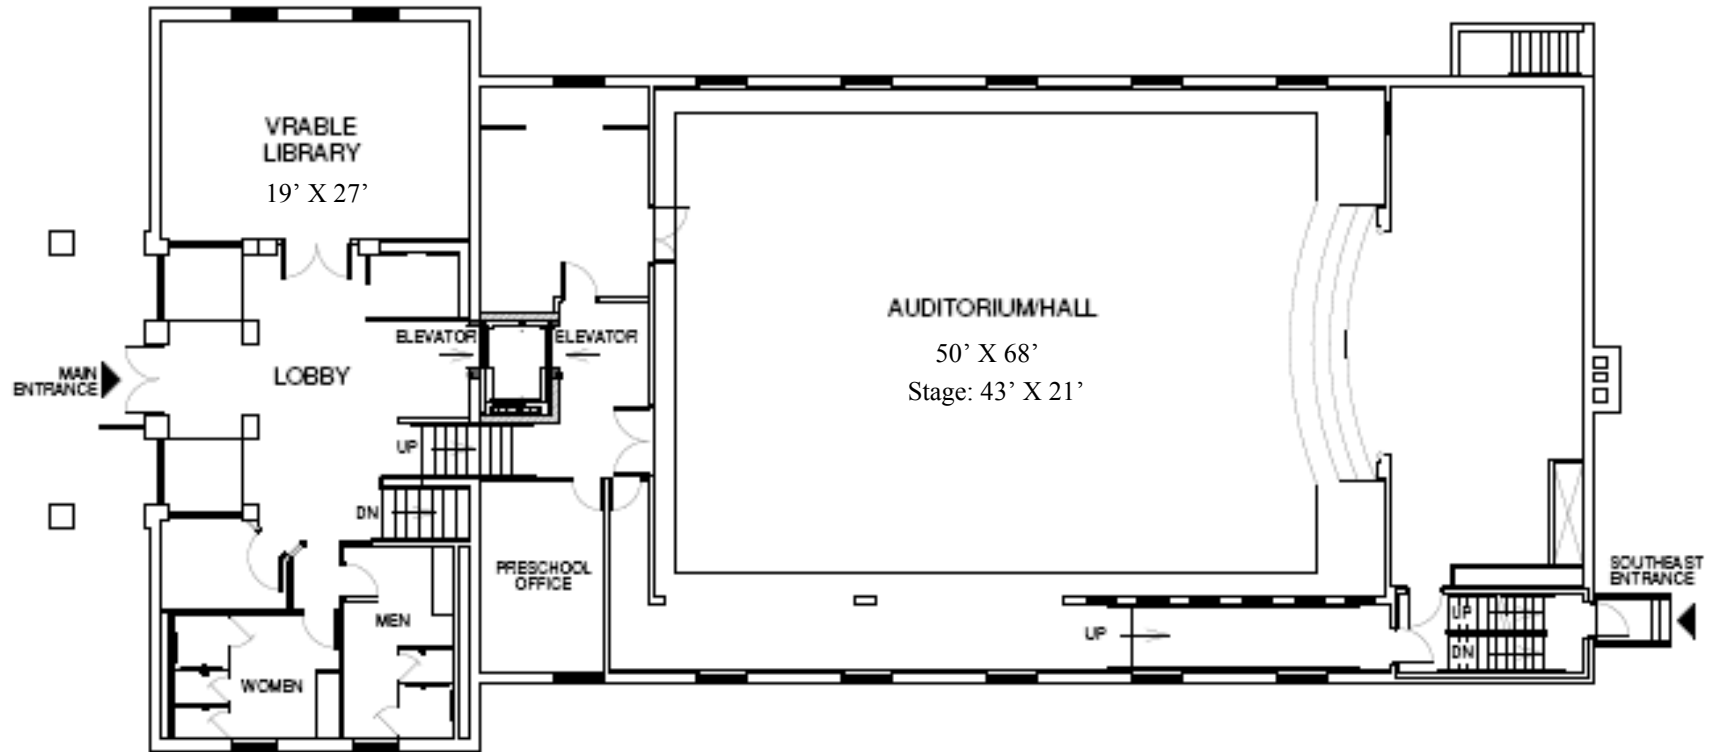

PARKING LOT
(NORTH)

MAIN LEVEL

ST. ANDREW PARISH
BRYCE ECK ACTIVITY CENTER